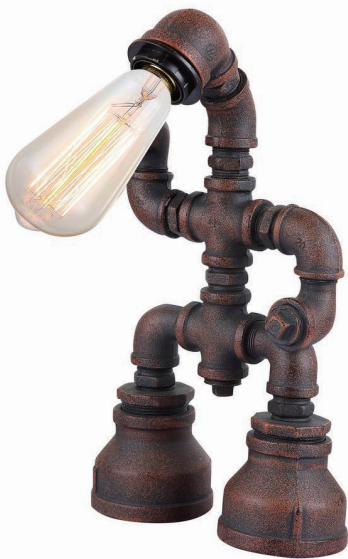

STEAM & PUNK SERIES

interior decorative aged iron pipe wall/ table lamps

FEATURES

- Input voltage: 240V
- Material: iron
- Lamp holder: E27 (Max.72W HAL)
- Globe not included
- 1 year replacement warranty

WALL LAMPS

TABLE LAMP-PUNK1

STEAM1

STEAM2

STEAM3

450mm

380mm

380mm