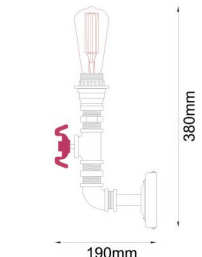

STEAM & PUNK SERIES

interior decorative aged iron pipe wall/ table lamps

FEATURES

- Input voltage: 240V
- Material: iron
- Lamp holder: E27 (Max.72W HAL)
- Globe not included
- 1 year replacement warranty

WALL LAMPS

TABLE LAMP-PUNK1

STEAM1

STEAM2

STEAM3

450mm

380mm

380mm

190mm

450mm

400mm

370mm

300mm

1500mm

220mm

SPECIFICATIONS