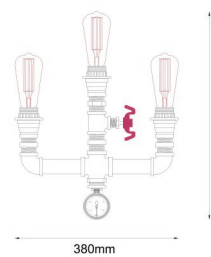

STEAM & PUNK SERIES

interior decorative aged iron pipe wall/ table lamps

FEATURES

- Input voltage: 240V
- Material: iron
- Lamp holder: E27 (Max.72W HAL)
- Globe not included
- 1 year replacement warranty

WALL LAMPS

TABLE LAMP-PUNK1

STEAM1

STEAM2

STEAM3

450mm

380mm

380mm

190mm

450mm

400mm

370mm

300mm

1500mm

220mm

SPECIFICATIONS