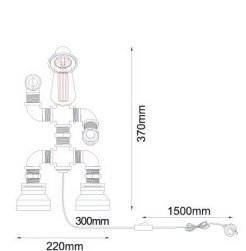

WALL LAMPS

TABLE LAMP-PUNK1

STEAM1

STEAM2

STEAM3

450mm

380mm

380mm

190mm

450mm

400mm

370mm

300mm

1500mm

220mm

SPECIFICATIONS