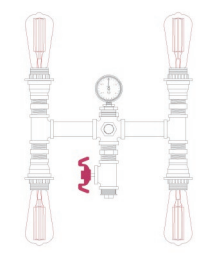

STEAM & PUNK SERIES

interior decorative aged iron pipe wall/ table lamps

FEATURES

- Input voltage: 240V
- Material: iron
- Lamp holder: E27 (Max.72W HAL)
- Globe not included
- 1 year replacement warranty

WALL LAMPS

TABLE LAMP-PUNK1

STEAM1

STEAM2

STEAM3

450mm

380mm

380mm

190mm

450mm

400mm

370mm

300mm

1500mm

220mm

SPECIFICATIONS